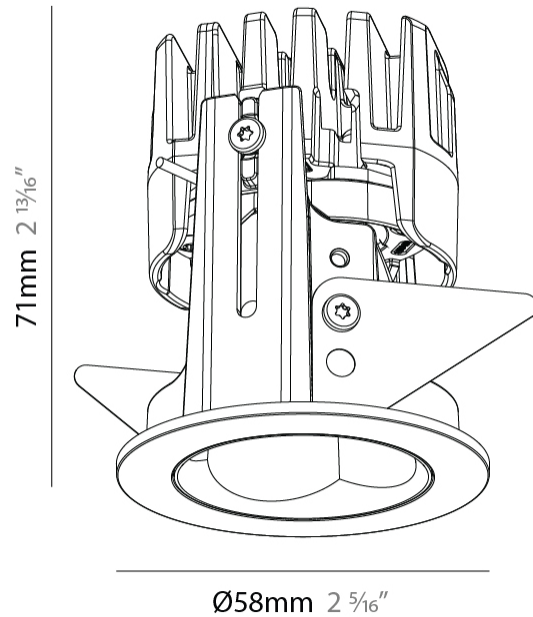

GENERAL

Series: Oiko Pro Slim
 Partner: Prolicht
 Division: Architectural
 Installation: Recessed
 Product Type: Downlight
 Mounting Location: Ceiling
 Light Distribution: Downlight

PHYSICAL

Aperture Sizes - Downlights: 1"
 Shape: Round
 Diameter (mm): 58
 Diameter (in): 2 5/16
 Height (mm): 71
 Height (in): 2 13/16
 Ceiling Thickness (mm): 10
 Ceiling Thickness (in): 3/8
 Min. Recessing Depth (mm): 80
 Min. Recessing Depth (in): 3 1/4
 Fixture Finish: SSR / BKV / CWI / CRY / HAB / UFT / ITA / RUA / FTG / MYG / LOD / PUS / FRO / FUP / KIA / POP / BLS / SPG / MEY / GOH / CHC / COM / ABZ / JAG / OBR / MOS / ROR
 Fixture Material: Aluminum Die Cast
 Cut-out Measurements: Dia. 50MM / 1 15/16"

OPTICAL

Beam Angle: 34
 Adjustability: Fixed

RATINGS AND CERTIFICATIONS

Certified By: Certified for North American Standards
 IP rating: IP20

OIKO PRO SLIM RECESSED

A350072-

PROJECT	_____
TYPE	_____
SPECIFIER	_____
QUANTITY	_____
DATE	_____