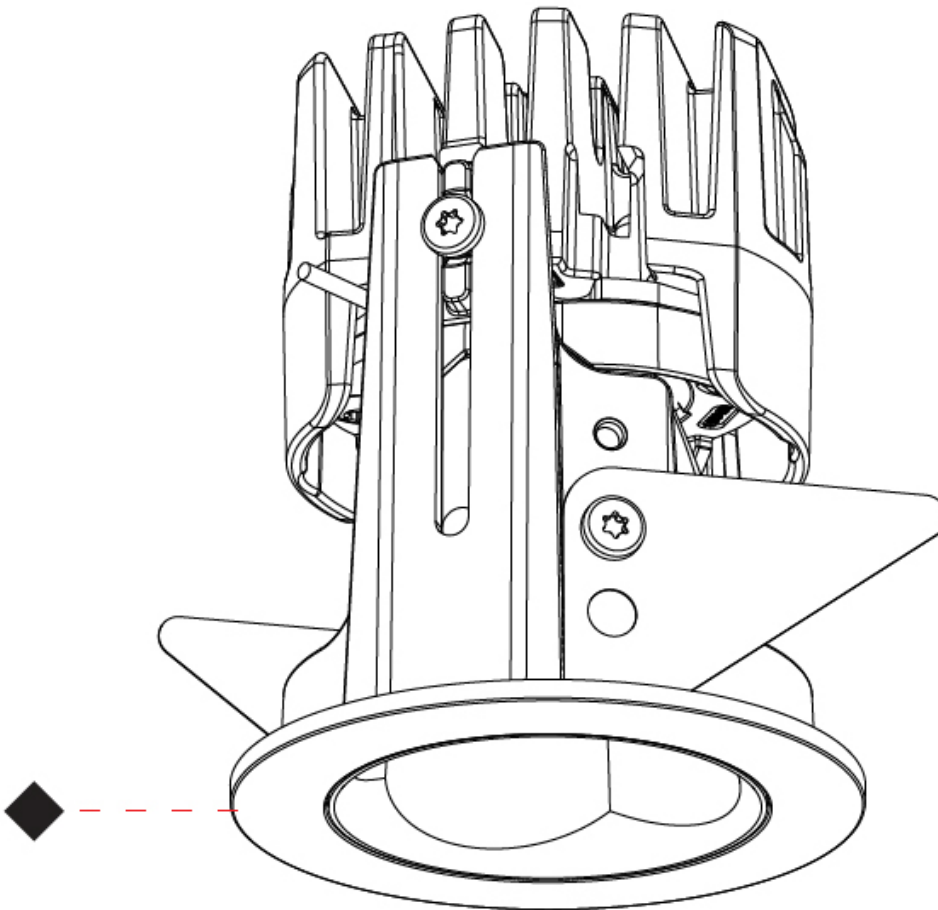

OPTICAL

Beam Angle: 34
 Adjustability: Fixed

RATINGS AND CERTIFICATIONS

Certified By: Certified for North American Standards
 IP rating: IP20

OIKO PRO SLIM RECESSED

A350072-

PROJECT	_____
TYPE	_____
SPECIFIER	_____
QUANTITY	_____
DATE	_____

GENERAL

Series: Oiko Pro Slim
 Partner: Prolicht
 Division: Architectural
 Installation: Recessed
 Product Type: Downlight
 Mounting Location: Ceiling
 Light Distribution: Downlight

PHYSICAL

Aperture Sizes - Downlights: 1"
 Shape: Round
 Diameter (mm): 58
 Diameter (in): 2 5/16
 Height (mm): 71
 Height (in): 2 13/16
 Ceiling Thickness (mm): 10
 Ceiling Thickness (in): 3/8
 Min. Recessing Depth (mm): 80
 Min. Recessing Depth (in): 3 1/4
 Fixture Finish: SSR / BKV / CWI / CRY / HAB / UFT / ITA / RUA / FTG / MYG / LOD / PUS / FRO / FUP / KIA / POP / BLS / SPG / MEY / GOH / CHC / COM / ABZ / JAG / OBR / MOS / ROR
 Fixture Material: Aluminum Die Cast
 Cut-out Measurements: Dia. 50MM / 1 15/16"