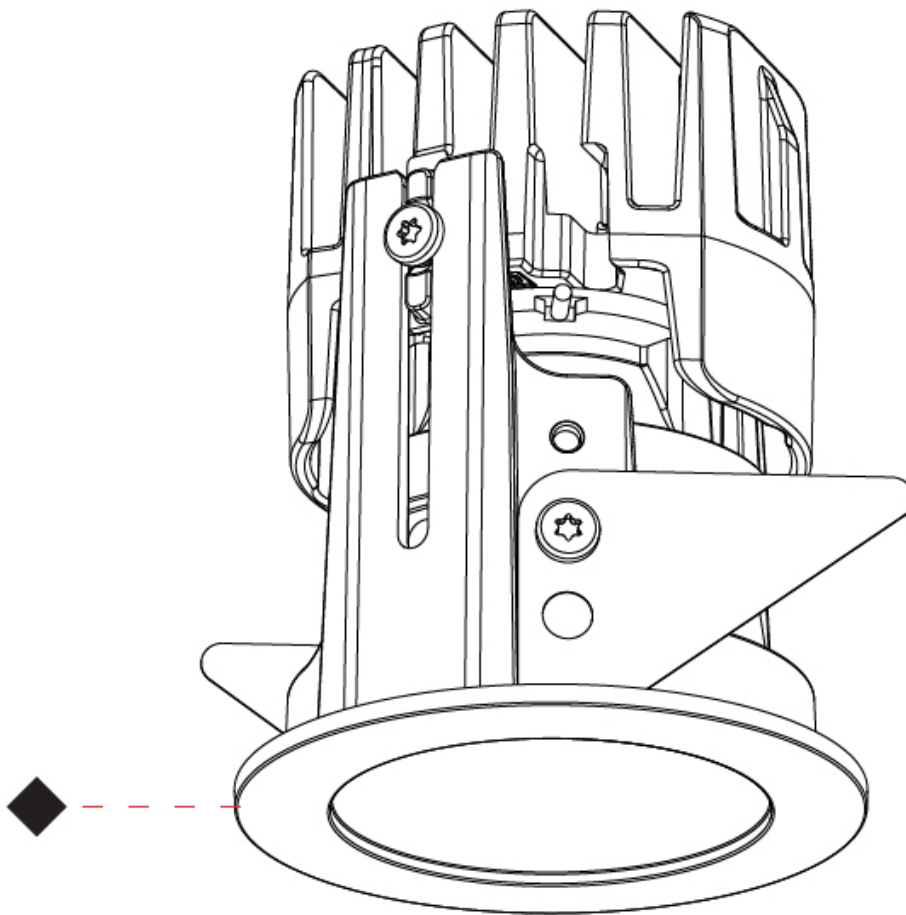

OIKO PRO SLIM RECESSED

A350089-

PROJECT	_____
TYPE	_____
SPECIFIER	_____
QUANTITY	_____
DATE	_____

A