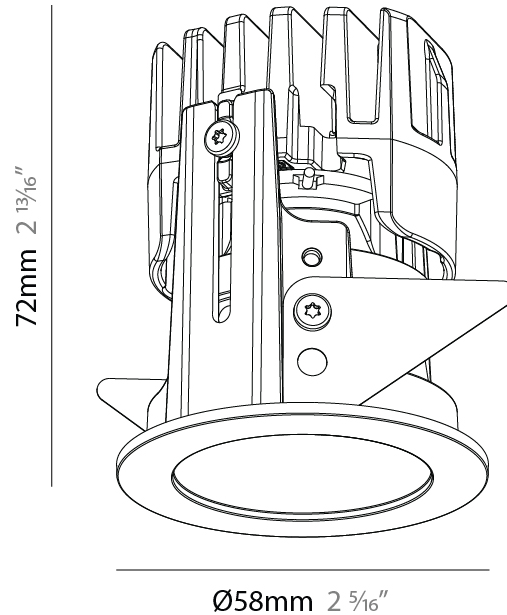

GENERAL

Series: Oiko Pro Slim
Partner: Prolicht
Division: Architectural
Installation: Recessed
Product Type: Downlight
Mounting Location: Ceiling
Light Distribution: Downlight

PHYSICAL

Aperture Sizes - Downlights: 1"
Shape: Round
Diameter (mm): 58
Diameter (in): 2 5/16
Height (mm): 71
Height (in): 2 13/16
Ceiling Thickness (mm): 10
Ceiling Thickness (in): 3/8
Min. Recessing Depth (mm): 80
Min. Recessing Depth (in): 3 1/4
Fixture Finish: SSR / BKV / CWI / CRY / HAB / UFT / ITA / RUA / FTG / MYG / LOD / PUS / FRO / FUP / KIA / POP / BLS / SPG / MEY / GOH / CHC / COM / ABZ / JAG / OBR / MOS / ROR
Fixture Material: Aluminum Die Cast
Cut-out Measurements: Dia. 50MM / 1 15/16"

ELECTRICAL

Lamp Type: LED (Zhaga Standard)
Input Wattage (W): 8.1
Total Output Wattage (W): 7.3
Dimming: Tri-Mode (Non-Dimming and Phase Dimming (120Vac only) and 0-10V Dimming)
Driver Included: No
Driver Location: Remote
Driver Type: Constant Current - Universal
Driver Class: Class 2
Input Voltage (V): 120 - 277
Constant Current (MA): 200

LED

Number of LEDs: 1
Color Temperature (°K): 2700 / 3000 / 4000
Max. Delivered Lumen (lm): 345 / 367 / 385
Nominal Lumen (lm): 596 / 634 / 664
CRI: >90 CRI
Lamp Life (hrs): 50000

OPTICAL

Beam Angle: 14
Adjustability: Fixed

RATINGS AND CERTIFICATIONS

Certified By: Certified for North American Standards
IP rating: IP40